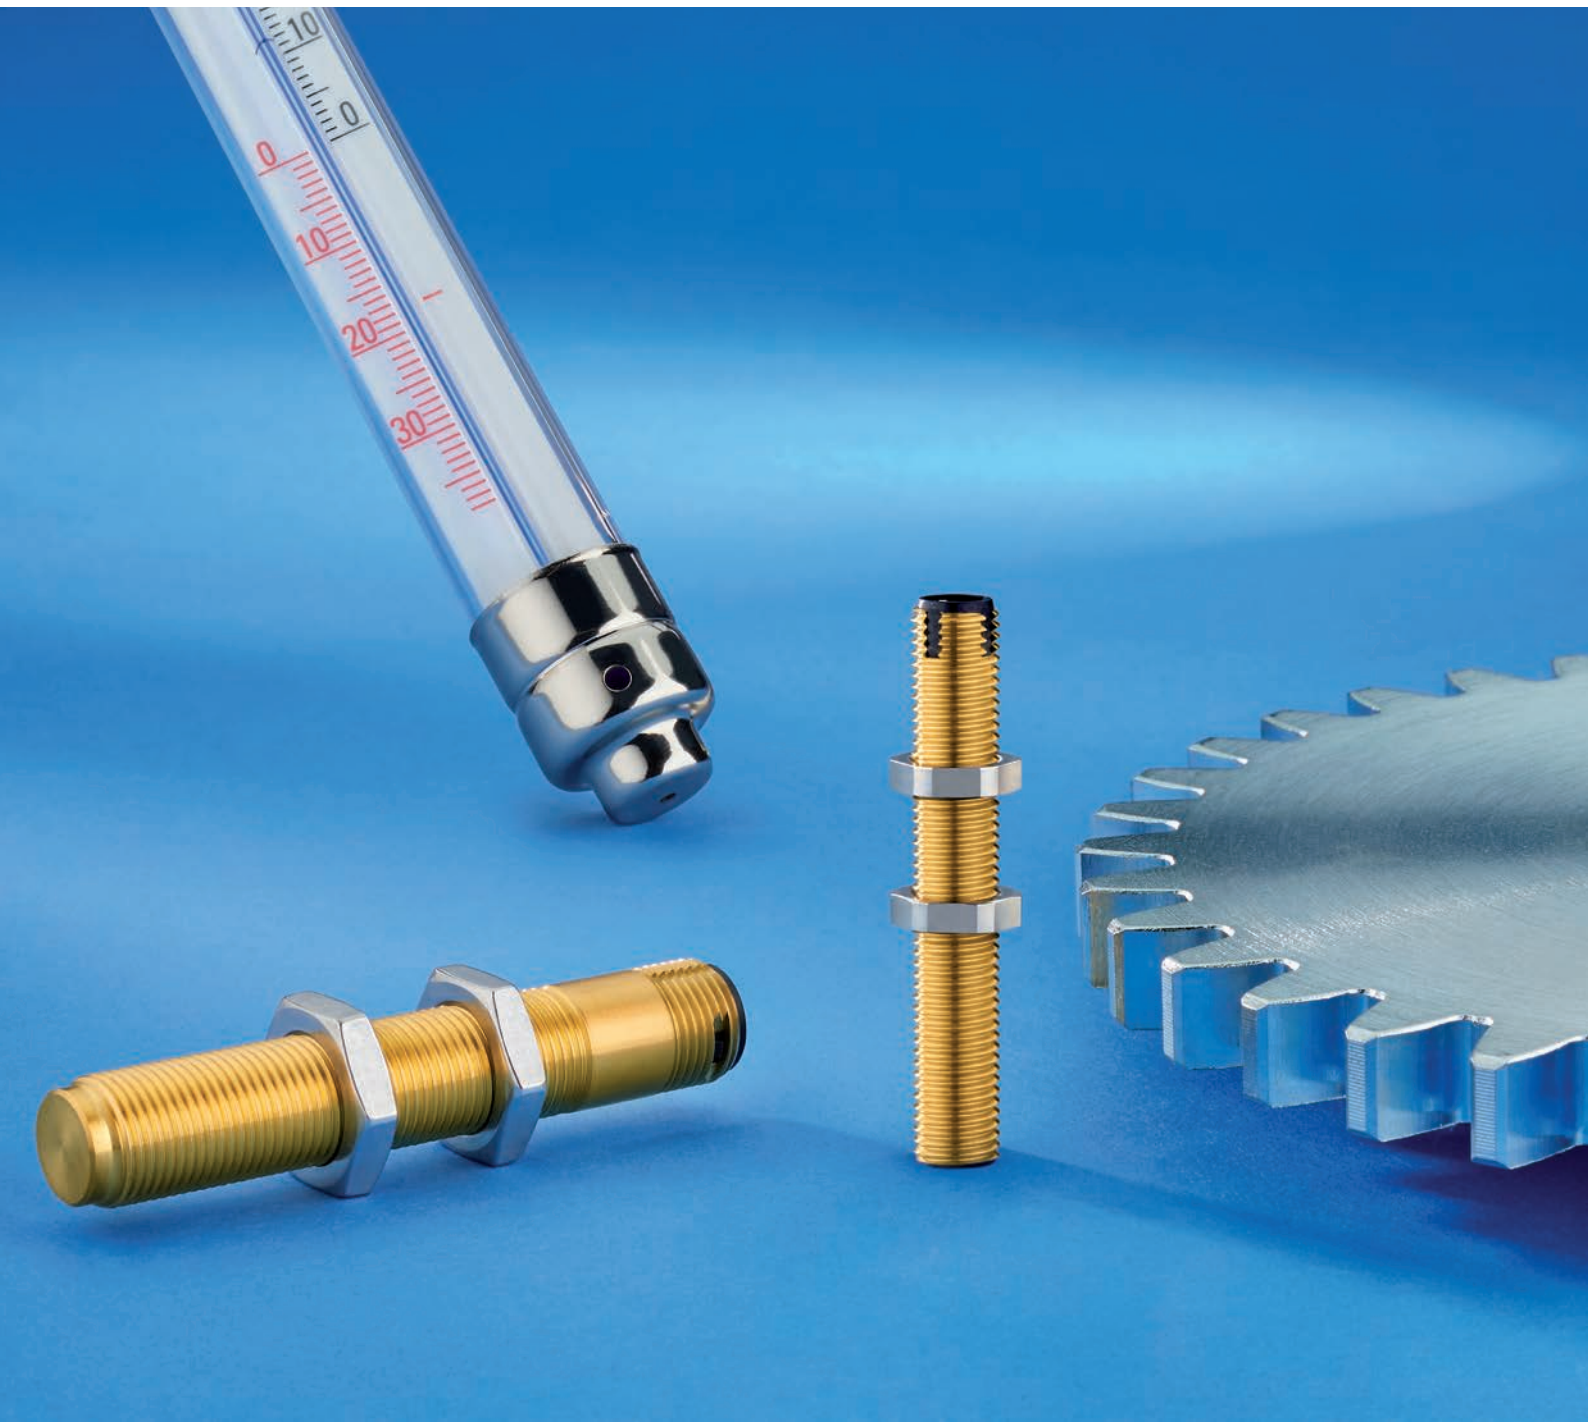

Safe measurement, indication and control of rotational speed

Rotational speed sensors with integrated temperature sensor

Features

- ◆ Temperature detection
- ◆ No alignment required
- ◆ Wide temperature range
- ◆ Wide frequency range
- ◆ Output signal push-pull

General informations

The latest generation of RHEINTACHO speed sensors now also offers temperature detection as a third measuring unit in addition to rotational speed and direction detection, united in one sensor.

The advantages are obvious:

- ◆ Material costs: one complete sensor with its own electronics, own housing and connection interface are saved.
- ◆ Installation effort: complete elimination of one installation process.
- ◆ Design simplification: Saving an additional sensor access including all possible side effects like improving design freedom and reducing leakage opportunity.

2-Channel Differential-Hall M12 series

Power supply	7 VDC ... 32 VDC
Frequency range	0 Hz ... 20 kHz
Output	Push-pull
Operation temperature, max.	-40 °C ... +125 °C / -40 °F ... +257 °F
Degree of protection	IP67 (at connected plug)
Housing	M12 x 69,35 mm
Plug	5-pin plug integrated in sensor housing, M12
Temperature signal	NTC 4.7 kOhm, ±1 % @ R ₂₅ ; B _{25/85} -Value / B _{25/85} -Value: 3434 K Resistance value can be read out via Pin 3 and Pin 5.