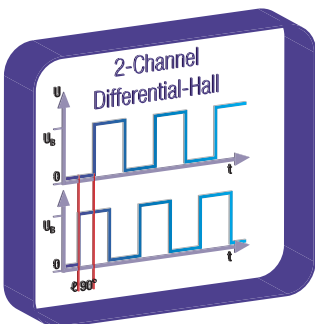

Technical data

1-Channel Hall M8 series

Power supply	8 VDC ... 30 VDC
Frequency range	0 Hz ... 15 kHz
Output	Push-pull
Operation temperature, max.	-25 °C ... +125 °C / -13 °F ... +257 °F
Degree of protection	IP67 (at connected plug)
Housing	M8 x 50 mm
Plug	4-pin plug integrated in sensor housing, M8
Temperature signal	± 1.5 °C / ± 34.7 °F over the entire operating range NTC 4.7 kOhm, ±1 % @ R ₂₅ ; B _{25/85} -Value / B _{25/85} -Value: 3830 K Resistance value can be read out via Pin 2 and Pin 3.

2-Channel Differential-Hall M12 series

Power supply	7 VDC ... 32 VDC
Frequency range	0 Hz ... 20 kHz
Output	Push-pull
Operation temperature, max.	-40 °C ... +125 °C / -40 °F ... +257 °F
Degree of protection	IP67 (at connected plug)
Housing	M12 x 69,35 mm
Plug	5-pin plug integrated in sensor housing, M12
Temperature signal	NTC 4.7 kOhm, ±1 % @ R ₂₅ ; B _{25/85} -Value / B _{25/85} -Value: 3434 K Resistance value can be read out via Pin 3 and Pin 5.